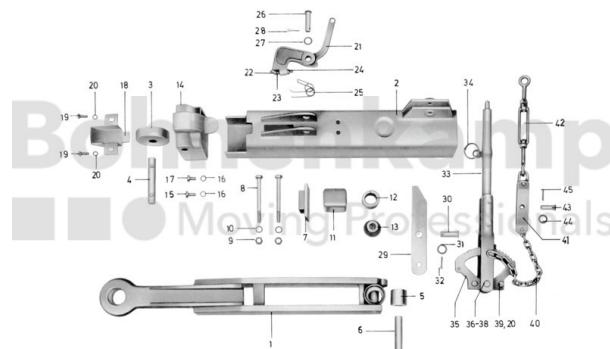

## AUTOMOTIVE COMPONENTS

Product group	Automotive components
Item number	40896100

## Technical Informations

Brand	Penta
Nettogewicht [kg] (gültig)	17,00