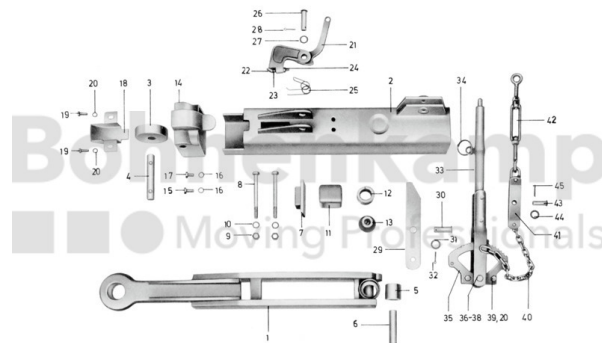

## AUTOMOTIVE COMPONENTS

Product group	Automotive components
Item number	40896130

## Technical Informations

Brand	BPW
Nettogewicht [kg] (gültig)	1,07