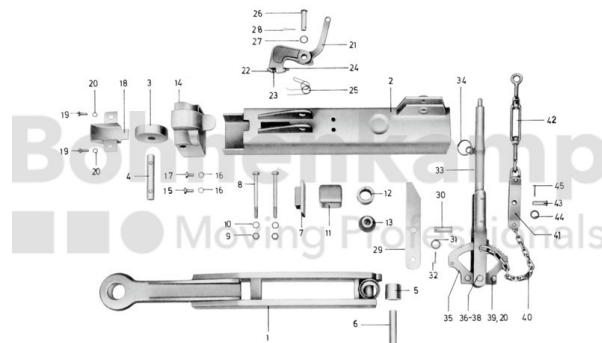

AUTOMOTIVE COMPONENTS

Product group	Automotive components
Item number	40896150

Technical Informations

Brand	BPW
Nettogewicht [kg] (gültig)	0,30