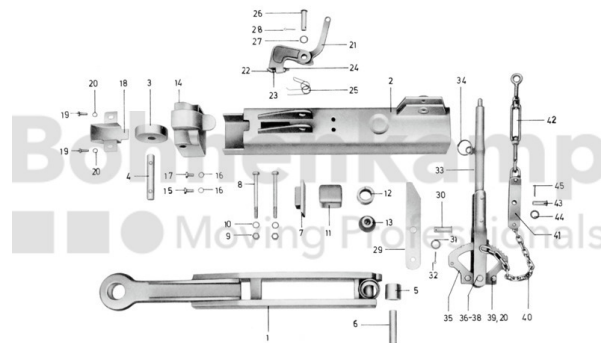

## AUTOMOTIVE COMPONENTS

Product group	Automotive components
Item number	40896170

## Technical Informations

Brand	BPW
Nettogewicht [kg] (gültig)	0,20