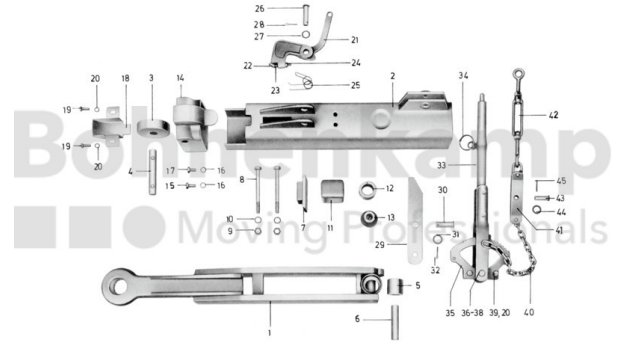

AUTOMOTIVE COMPONENTS

Product group	Automotive components
Item number	40896230

Technical Informations

Brand	BPW
Nettogewicht [kg] (gültig)	0,23