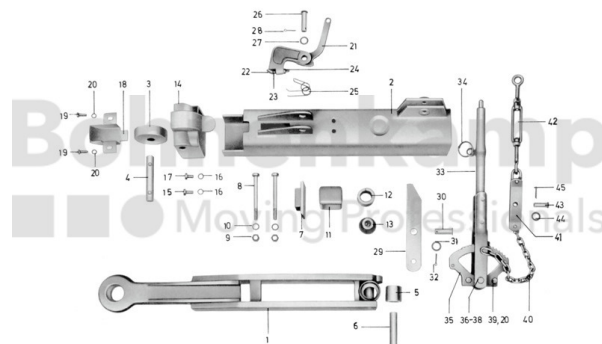

AUTOMOTIVE COMPONENTS

Product group	Automotive components
Item number	40896240

Technical Informations

Brand	BPW
Nettogewicht [kg] (gültig)	0,16