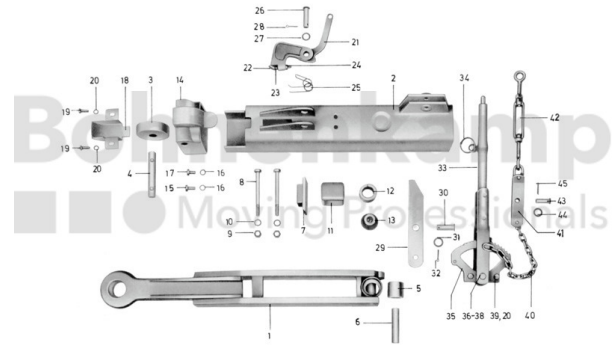

## AUTOMOTIVE COMPONENTS

Product group	Automotive components
Item number	40896250

## Technical Informations

Brand	BPW
Nettogewicht [kg] (gültig)	0,02