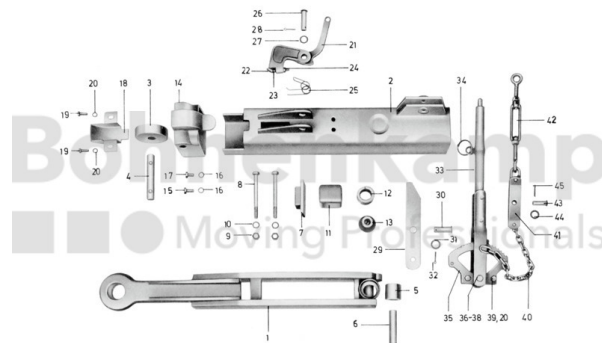

AUTOMOTIVE COMPONENTS

Product group	Automotive components
Item number	40896310

Technical Informations

Brand	BPW
Nettogewicht [kg] (gültig)	0,10