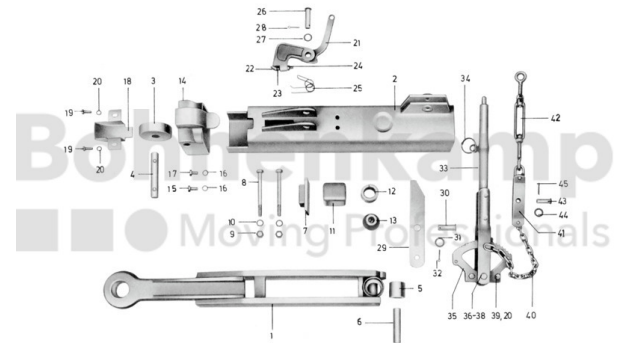

AUTOMOTIVE COMPONENTS

Product group	Automotive components
Item number	40896360

Technical Informations

Brand	BPW
Nettogewicht [kg] (gültig)	0,02