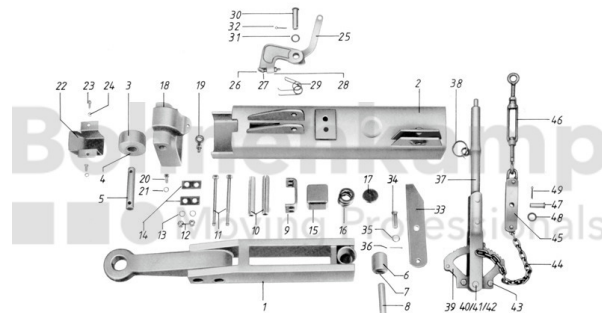

AUTOMOTIVE COMPONENTS

Product group	Automotive components
Item number	40897810

Technical Informations

Brand	BPW
Nettogewicht [kg] (gültig)	0,19