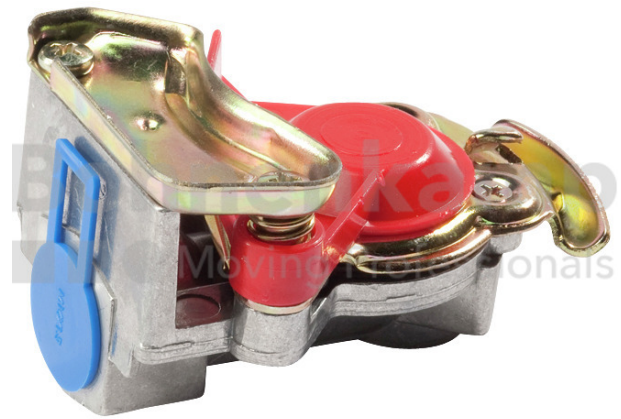

AUTOMOTIVE COMPONENTS

Product group	Automotive components
Item number	41220640
Number of connections	1x M22x1,5

Technical Informations

Brand	Wihag
Number of connections	1x M22x1,5
Corrosion protection	No
application?	Brake
Nettogewicht [kg] (gültig)	0,21