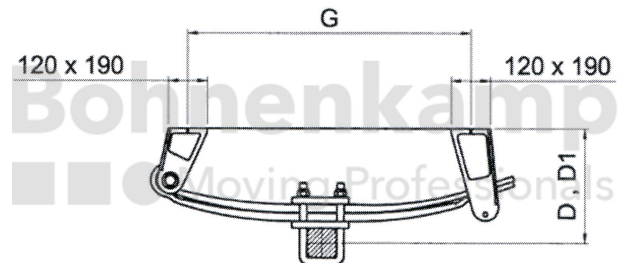

## AUTOMOTIVE COMPONENTS

|                       |                       |
|-----------------------|-----------------------|
| Product group         | Automotive components |
| Item number           | 42420105              |
| Suspension load [kg]  | 5000                  |
| number of axles       | Single-axle           |
| Wheel base            | 810                   |
| Square axle beam [mm] | 70                    |

## Technical Informations

|                               |                       |
|-------------------------------|-----------------------|
| Brand                         | ADR                   |
| Overall height loaded [mm]    | 253                   |
| Overall height unloaded [mm]. | 275                   |
| Mounting position             | Axle under the spring |
| Brake load compensation       | No                    |
| Spring width [mm]             | 80                    |
| Nettogewicht [kg] (gültig)    | 75,00                 |