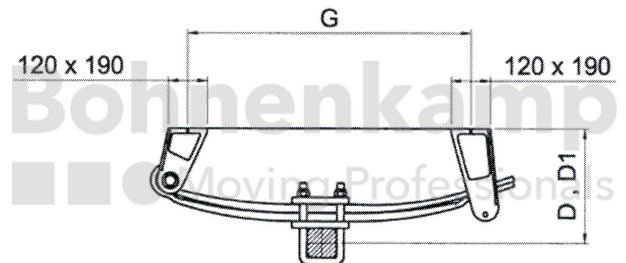

AUTOMOTIVE COMPONENTS

Product group	Automotive components
Item number	42420106
Suspension load [kg]	7000
Wheel base	810
Square axle beam [mm]	80

Technical Informations

Brand	ADR
Overall height loaded [mm]	97
Overall height unloaded [mm].	118
Brake load compensation	No
Spring width [mm]	80
Nettogewicht [kg] (gültig)	125,00