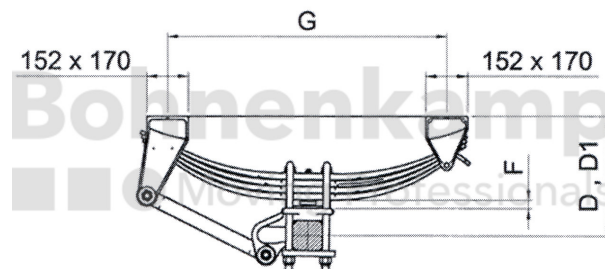

## AUTOMOTIVE COMPONENTS

|               |                       |
|---------------|-----------------------|
| Product group | Automotive components |
| Item number   | 42420141              |

## Technical Informations

|                            |        |
|----------------------------|--------|
| Brand                      | ADR    |
| Brake load compensation    | No     |
| Nettogewicht [kg] (gültig) | 230,00 |