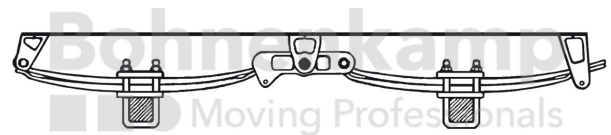

AUTOMOTIVE COMPONENTS

Product group	Automotive components
Item number	42420251

Technical Informations

Brand	ADR
Brake load compensation	No
Nettogewicht [kg] (gültig)	480,00