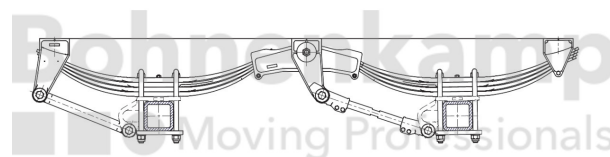

AUTOMOTIVE COMPONENTS

Product group	Automotive components
Item number	42420271

Technical Informations

Brand	ADR
Brake load compensation	No
Nettogewicht [kg] (gültig)	455,00