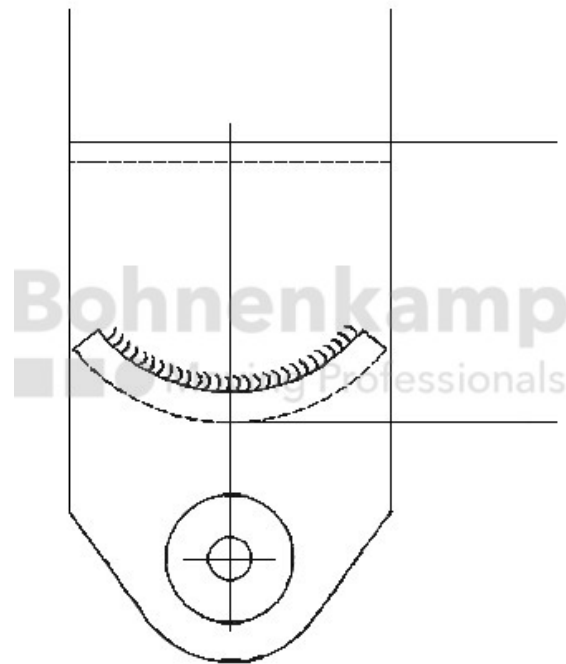

AUTOMOTIVE COMPONENTS

Product group	Automotive components
Item number	42435450

Technical Informations

Brand	Penta
Brake load compensation	No
Dimension A [mm]	120
Nettogewicht [kg] (gültig)	5,34