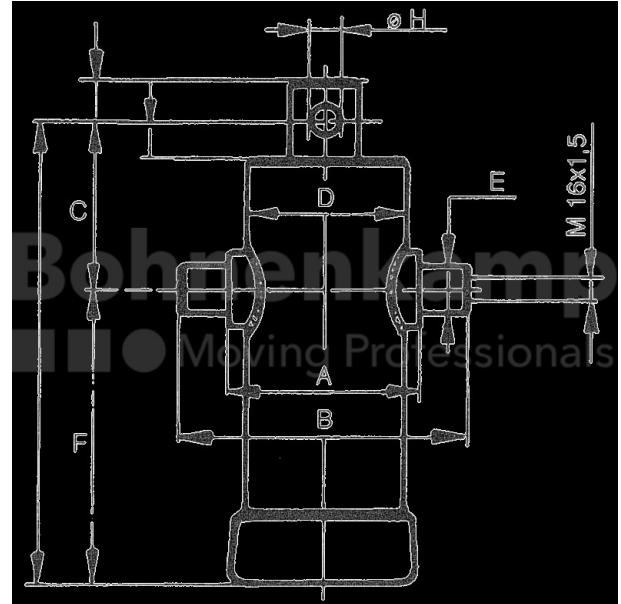

AUTOMOTIVE COMPONENTS

Product group	Automotive components
Item number	44000010
Stroke [mm]	493

Technical Informations

Brand	Interpump
Step diameter [mm]	45.60
Dimension A [mm]	98
Dimension B [mm]	148
Dimension C [mm]	100
Dimension D [mm]	76
Dimension E [mm]	25
Dimension F [mm]	275
Dimension G [mm]	375
Dimension H [mm]	25.5
Nettogewicht [kg] (gültig)	10,78