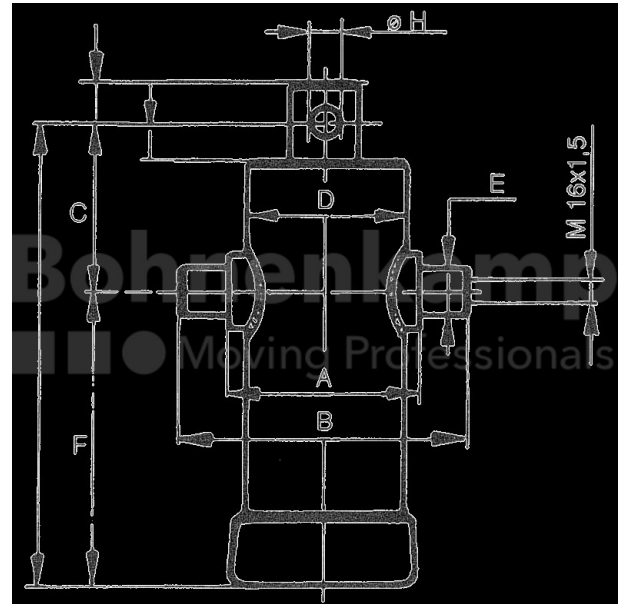

AUTOMOTIVE COMPONENTS

Product group	Automotive components
Item number	44000020
Stroke [mm]	500

Technical Informations

Brand	Interpump
Step diameter [mm]	60.75
Dimension A [mm]	120
Dimension B [mm]	200
Dimension C [mm]	100
Dimension D [mm]	95
Dimension E [mm]	35
Dimension F [mm]	275
Dimension G [mm]	375
Dimension H [mm]	25.5
Nettogewicht [kg] (gültig)	18,08