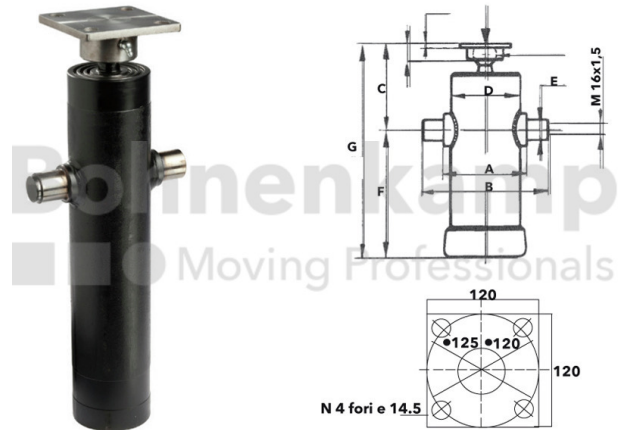

## AUTOMOTIVE COMPONENTS

Product group	Automotive components
Item number	44001100
Stroke [mm]	1410

## Technical Informations

Brand	Interpump
Step diameter [mm]	75.90
Dimension A [mm]	148
Dimension C [mm]	228
Dimension D [mm]	181
Dimension E [mm]	125
Dimension F [mm]	40
Dimension G [mm]	451
Nettogewicht [kg] (gültig)	56,00