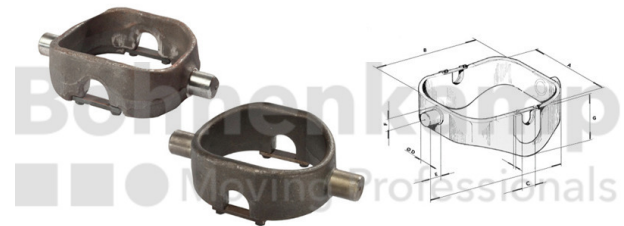

## AUTOMOTIVE COMPONENTS

Product group	Automotive components
Item number	44006101

## Technical Informations

Brand	Penta
Dimension A [mm]	167
Dimension C [mm]	215
Dimension D [mm]	45
Dimension E [mm]	45
Dimension F [mm]	40
Dimension G [mm]	30
Dimension H [mm]	115
Nettogewicht [kg] (gültig)	12,00