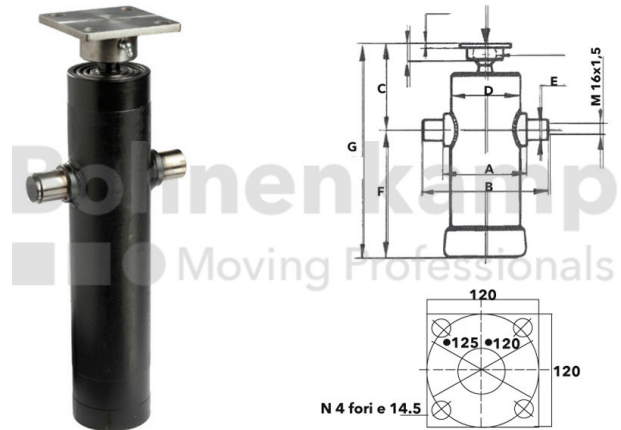

## AUTOMOTIVE COMPONENTS

|               |                       |
|---------------|-----------------------|
| Product group | Automotive components |
| Item number   | 44006110              |
| Stroke [mm]   | 1964                  |

## Technical Informations

|                            |           |
|----------------------------|-----------|
| Brand                      | Interpump |
| Step diameter [mm]         | 90.105    |
| Dimension A [mm]           | 192       |
| Dimension C [mm]           | 282       |
| Dimension D [mm]           | 244       |
| Dimension E [mm]           | 158       |
| Dimension F [mm]           | 50        |
| Dimension G [mm]           | 444       |
| Nettogewicht [kg] (gültig) | 72,00     |