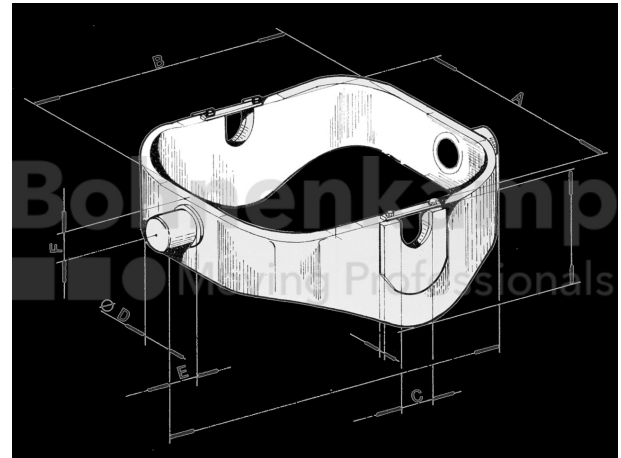

AUTOMOTIVE COMPONENTS

Product group	Automotive components
Item number	44006117

Technical Informations

Brand	Interpump
Dimension A [mm]	100
Dimension C [mm]	115
Dimension D [mm]	25
Dimension E [mm]	25
Dimension F [mm]	22.5
Dimension G [mm]	22
Dimension H [mm]	55
Nettogewicht [kg] (gültig)	2,12