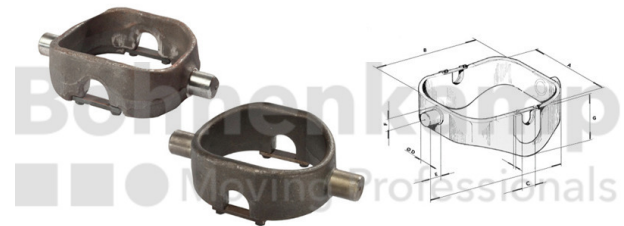

AUTOMOTIVE COMPONENTS

Product group	Automotive components
Item number	44006301

Technical Informations

Brand	Penta
Dimension A [mm]	150
Dimension C [mm]	185
Dimension D [mm]	40
Dimension E [mm]	40
Dimension F [mm]	40
Dimension G [mm]	27
Dimension H [mm]	105
Nettogewicht [kg] (gültig)	9,60